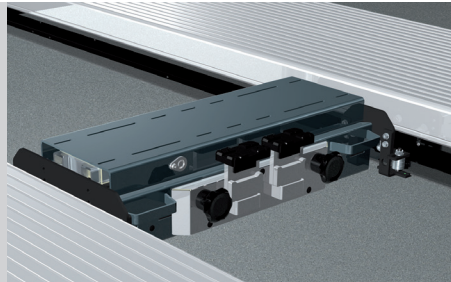

FLUSH MOUNTED

TECHNICAL DATA

capacity	3500 kg
wheel free lift	3500 kg
platform length	4400 mm
platform height	180 mm
drive over height wheel free unit	60 mm
piston diameter	123 mm
piston distance	1500 mm
motor output	3,0 kW
power connector	400 V/16 A
cable length to control	11 m
lifting time	≈ 35 sec.
lowering time	≈ 35 sec.

Platform support Alu Track 2.35 Duplo with platform notches for turn tables and sliding plates	105244
Platform support Alu Track 2.35 Duplo with platform notches for wheel free system flush with platform, turn tables and sliding plates	108892
Platform support Alu Track 2.35 Duplo with platform notches for wheel free system flush with platform	108036
Platform support Alu Track 2.35 Duplo	105336
Support Uni 2.35 plus	102640
Installation cassette STEEL 1500 mm	2190XX
Installation cassette STEEL 1500 mm galvanized	2191XX
Lifting unit oil 3,5 l Duplo 1500 mm - K pre-assembled in installation cassette	111599
Lifting unit oil 3,5 l Duplo 1500 mm - H packed in wooden box	111600
Lifting unit oil 3,5 l Duplo 1500 mm - K for wheel free system, pre-assembled in installation cassette	111601
Lifting unit oil 3,5 l Duplo 1500 mm - H for wheel free system, packed in wooden box	111602
Surround frame Rectangle 2-piston 4400 mm	105335

ALU TRACK 2.35 DUPLO UNI PLUS

ACCESSORIES

Drive on ramp

102346

Sliding plate

Precision 1200 mm

102423

Lighting
LED

111598

Slide rail

4400 mm

102374

Axle lifter 2600 kg

pneumatic, without slide rails

105063

Compressed air supply