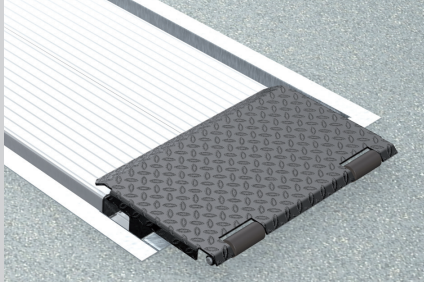

FLUSH MOUNTED

TECHNICAL DATA

capacity	3500 kg
wheel free lift	3500 kg
platform length	4400 mm
platform height	180 mm
drive over height wheel free unit	60 mm
piston diameter	123 mm
piston distance	1500 mm
motor output	3,0 kW
power connector	400 V/16 A
cable length to control	11 m
lifting time	≈ 35 sec.
lowering time	≈ 35 sec.

Platform support Alu Track 2.35 Duplo with platform notches for turn tables and sliding plates	105244
Platform support Alu Track 2.35 Duplo with platform notches for wheel free system flush with platform, turn tables and sliding plates	108892
Platform support Alu Track 2.35 Duplo with platform notches for wheel free system flush with platform	108036
Platform support Alu Track 2.35 Duplo	105336
Support Uni 2.35 plus	102640
Installation cassette STEEL 1500 mm	2190XX
Installation cassette STEEL 1500 mm galvanized	2191XX
Lifting unit oil 3,5 l Duplo 1500 mm - K pre-assembled in installation cassette	111599
Lifting unit oil 3,5 l Duplo 1500 mm - H packed in wooden box	111600
Lifting unit oil 3,5 l Duplo 1500 mm - K for wheel free system, pre-assembled in installation cassette	111601
Lifting unit oil 3,5 l Duplo 1500 mm - H for wheel free system, packed in wooden box	111602
Surround frame Rectangle 2-piston 4400 mm	105335

ALU TRACK 2.35 DUPLO UNI PLUS

ACCESSORIES

Drive on ramp

102346

Sliding plate

Precision 1200 mm

102423

Lighting
LED