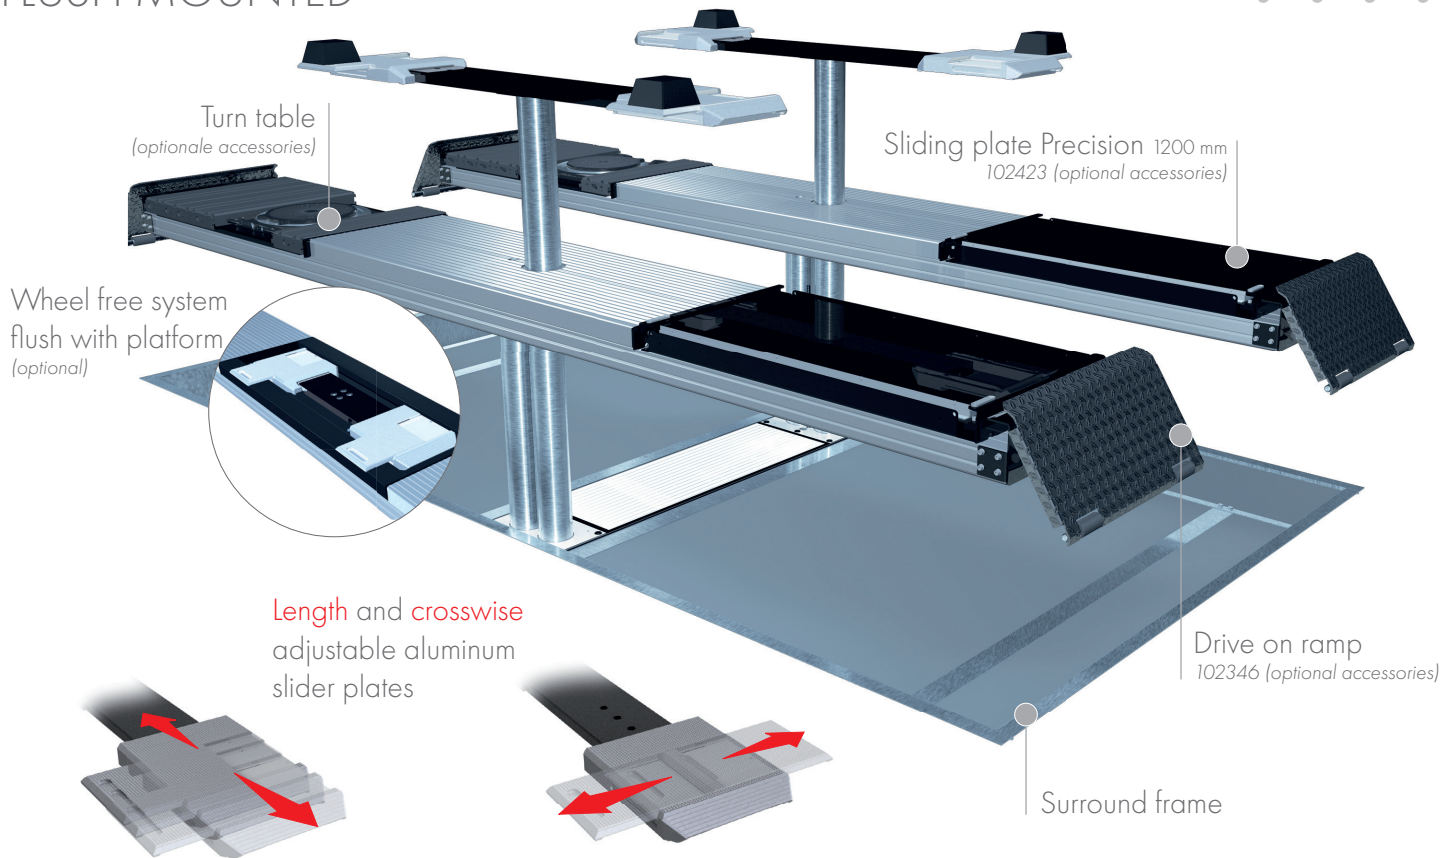

FLUSH MOUNTED

TECHNICAL DATA

capacity	3500 kg
wheel free lift	3500 kg
platform length	4400 mm
platform height	180 mm
drive over height wheel free unit	60 mm
piston diameter	123 mm
piston distance	1500 mm
motor output	3,0 kW
power connector	400 V/16 A
cable length to control	11 m
lifting time	≈ 35 sec.
lowering time	≈ 35 sec.

Platform support Alu Track 2.35 Duplo with platform notches for turn tables and sliding plates	105244
Platform support Alu Track 2.35 Duplo with platform notches for wheel free system flush with platform, turn tables and sliding plates	108892
Platform support Alu Track 2.35 Duplo with platform notches for wheel free system flush with platform	108036
Platform support Alu Track 2.35 Duplo	105336
Support Uni 2.35 plus	102640
Installation cassette STEEL 1500 mm	2190XX
Installation cassette STEEL 1500 mm galvanized	2191XX
Lifting unit oil 3,5 l Duplo 1500 mm - K pre-assembled in installation cassette	111599
Lifting unit oil 3,5 l Duplo 1500 mm - H packed in wooden box	111600
Lifting unit oil 3,5 l Duplo 1500 mm - K for wheel free system, pre-assembled in installation cassette	111601
Lifting unit oil 3,5 l Duplo 1500 mm - H for wheel free system, packed in wooden box	111602
Surround frame Rectangle 2-piston 4400 mm	105335

ALU TRACK 2.35 DUPLO UNI PLUS

ACCESSORIES

Drive on ramp

102346

Sliding plate

Precision 1200 mm

102423

Lighting
LED

111598

Slide rail

4400 mm

102374

Axle lifter 2600 kg

pneumatic, without slide rails

105063

Compressed air supply