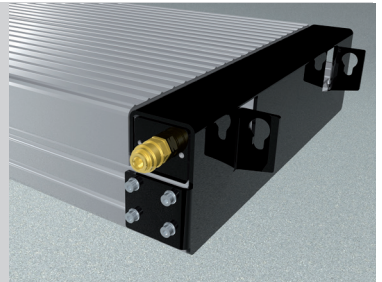

FLUSH MOUNTED

TECHNICAL DATA

capacity	3500 kg
wheel free lift	3500 kg
platform length	4400 mm
platform height	180 mm
drive over height wheel free unit	60 mm
piston diameter	123 mm
piston distance	1500 mm
motor output	3,0 kW
power connector	400 V/16 A
cable length to control	11 m
lifting time	≈ 35 sec.
lowering time	≈ 35 sec.

Platform support Alu Track 2.35 Duplo with platform notches for turn tables and sliding plates	105244
Platform support Alu Track 2.35 Duplo with platform notches for wheel free system flush with platform, turn tables and sliding plates	108892
Platform support Alu Track 2.35 Duplo with platform notches for wheel free system flush with platform	108036
Platform support Alu Track 2.35 Duplo	105336
Support Uni 2.35 plus	102640
Installation cassette STEEL 1500 mm	2190XX
Installation cassette STEEL 1500 mm galvanized	2191XX
Lifting unit oil 3,5 l Duplo 1500 mm - K pre-assembled in installation cassette	111599
Lifting unit oil 3,5 l Duplo 1500 mm - H packed in wooden box	111600
Lifting unit oil 3,5 l Duplo 1500 mm - K for wheel free system, pre-assembled in installation cassette	111601
Lifting unit oil 3,5 l Duplo 1500 mm - H for wheel free system, packed in wooden box	111602
Surround frame Rectangle 2-piston 4400 mm	105335

111598

Slide rail

4400 mm

102374

Axle lifter 2600 kg

pneumatic, without slide rails

105063

Compressed air supply