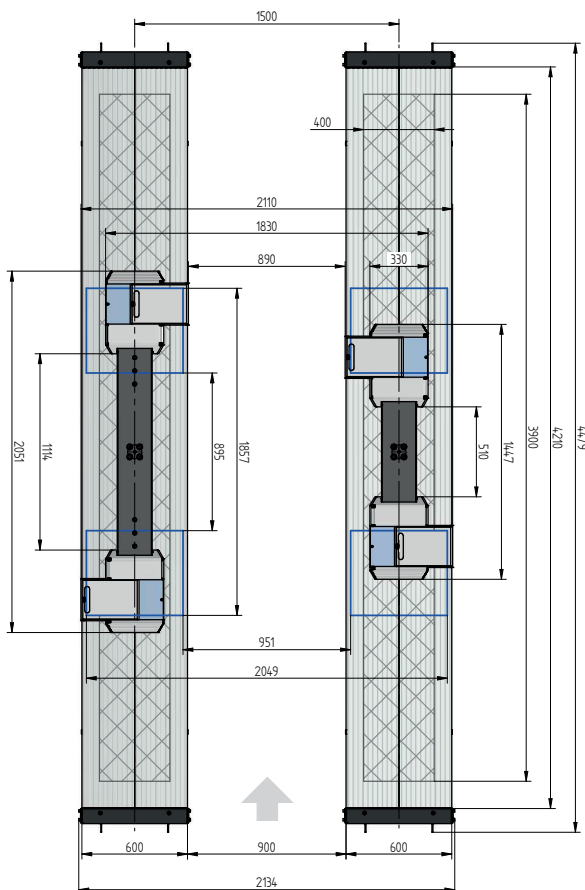

FLUSH MOUNTED

TECHNICAL DATA

capacity	3500 kg
wheel free lift	3500 kg
platform length	4400 mm
platform height	180 mm
drive over height wheel free unit	60 mm
piston diameter	123 mm
piston distance	1500 mm
motor output	3,0 kW
power connector	400 V/16 A
cable length to control	11 m
lifting time	≈ 35 sec.
lowering time	≈ 35 sec.

Platform support Alu Track 2.35 Duplo with platform notches for turn tables and sliding plates	105244
Platform support Alu Track 2.35 Duplo with platform notches for wheel free system flush with platform, turn tables and sliding plates	108892
Platform support Alu Track 2.35 Duplo with platform notches for wheel free system flush with platform	108036
Platform support Alu Track 2.35 Duplo	105336
Support Uni 2.35 plus	102640
Installation cassette STEEL 1500 mm	2190XX
Installation cassette STEEL 1500 mm galvanized	2191XX
Lifting unit oil 3,5 l Duplo 1500 mm - K pre-assembled in installation cassette	111599
Lifting unit oil 3,5 l Duplo 1500 mm - H packed in wooden box	111600
Lifting unit oil 3,5 l Duplo 1500 mm - K for wheel free system, pre-assembled in installation cassette	111601
Lifting unit oil 3,5 l Duplo 1500 mm - H for wheel free system, packed in wooden box	111602
Surround frame Rectangle 2-piston 4400 mm	105335

ALU TRACK 2.35 DUPLO UNI PLUS

ACCESSORIES

Drive on ramp

102346

Sliding plate

Precision 1200 mm

102423

Lighting
LED

111598

Slide rail

4400 mm

102374

Axle lifter 2600 kg

pneumatic, without slide rails

105063

Compressed air supply