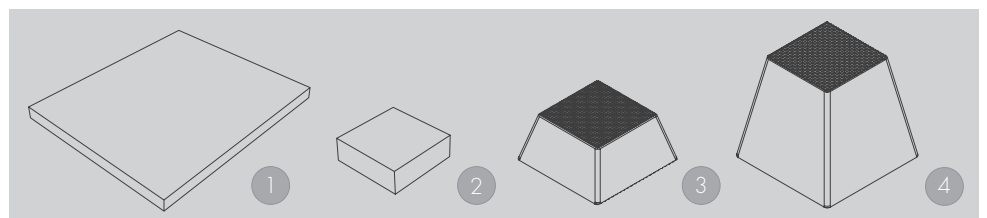

Rubber pads

1 | 290 x 335 x 20 mm 2 | 120 x 120 x 40 mm
102275 102274

Rubber pads Pyramid

3 | 70 mm 4 | 140 mm
102273 102291