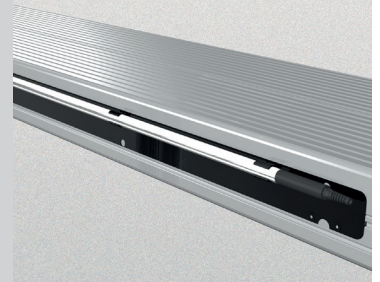

FLUSH MOUNTED

TECHNICAL DATA

capacity	3500 kg
wheel free lift	3500 kg
platform length	4400 mm
platform height	180 mm
drive over height wheel free unit	60 mm
piston diameter	123 mm
piston distance	1500 mm
motor output	3,0 kW
power connector	400 V/16 A
cable length to control	11 m
lifting time	≈ 35 sec.
lowering time	≈ 35 sec.

Platform support Alu Track 2.35 Duplo with platform notches for turn tables and sliding plates	105244
Platform support Alu Track 2.35 Duplo with platform notches for wheel free system flush with platform, turn tables and sliding plates	108892
Platform support Alu Track 2.35 Duplo with platform notches for wheel free system flush with platform	108036
Platform support Alu Track 2.35 Duplo	105336
Support Uni 2.35 plus	102640
Installation cassette STEEL 1500 mm	2190XX
Installation cassette STEEL 1500 mm galvanized	2191XX
Lifting unit oil 3,5 l Duplo 1500 mm - K pre-assembled in installation cassette	111599
Lifting unit oil 3,5 l Duplo 1500 mm - H packed in wooden box	111600
Lifting unit oil 3,5 l Duplo 1500 mm - K for wheel free system, pre-assembled in installation cassette	111601
Lifting unit oil 3,5 l Duplo 1500 mm - H for wheel free system, packed in wooden box	111602
Surround frame H 2-piston 4400 mm	102356

ALU TRACK 2.35 DUPLO UNI PLUS

ACCESSORIES

Drive on ramp

102346

Sliding plate

Precision 1200 mm

102423

Lighting
LED

111598

Slide rail

4400 mm

102374

Axle lifter 2600 kg

pneumatic, without slide rails

105063

Position sensor