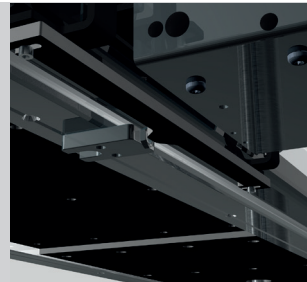

111598

Slide rail

4400 mm

102374

Axle lifter 2600 kg

pneumatic, without slide rails

105063

Position sensor

for axle lifter

102456

Compressed air supply

105617

Autom. floor levelling system

2-piston Duplo 4400 mm

102363

Wheel alignment supports