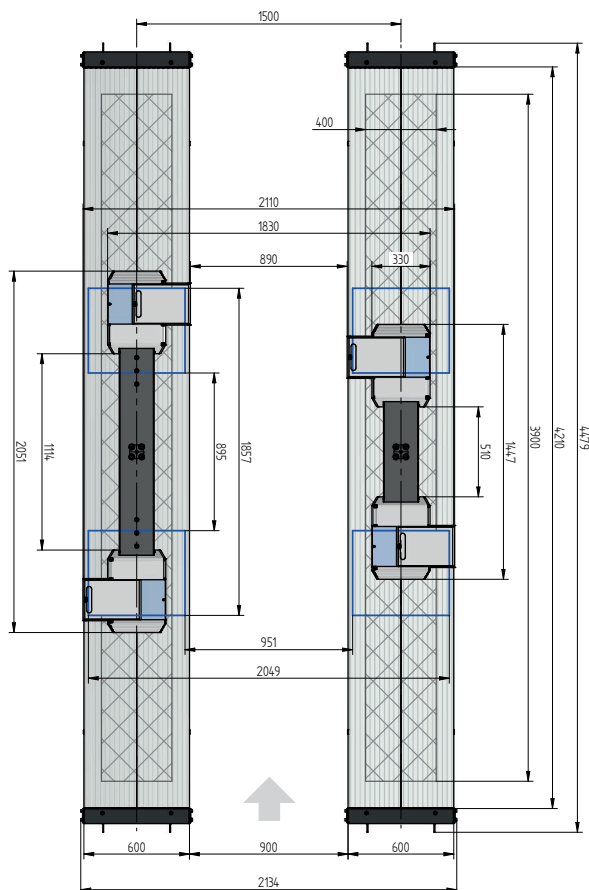

FLUSH MOUNTED

TECHNICAL DATA

capacity	3500 kg
wheel free lift	3500 kg
platform length	4400 mm
platform height	180 mm
drive over height wheel free unit	60 mm
piston diameter	123 mm
piston distance	1500 mm
motor output	3,0 kW
power connector	400 V/16 A
cable length to control	11 m
lifting time	≈ 35 sec.
lowering time	≈ 35 sec.

Platform support Alu Track 2.35 Duplo with platform notches for turn tables and sliding plates	105244
Platform support Alu Track 2.35 Duplo with platform notches for wheel free system flush with platform, turn tables and sliding plates	108892
Platform support Alu Track 2.35 Duplo with platform notches for wheel free system flush with platform	108036
Platform support Alu Track 2.35 Duplo	105336
Support Uni 2.35 plus	102640
Installation cassette STEEL 1500 mm	2190XX
Installation cassette STEEL 1500 mm galvanized	2191XX
Lifting unit oil 3,5 l Duplo 1500 mm - K pre-assembled in installation cassette	111599
Lifting unit oil 3,5 l Duplo 1500 mm - H packed in wooden box	111600
Lifting unit oil 3,5 l Duplo 1500 mm - K for wheel free system, pre-assembled in installation cassette	111601
Lifting unit oil 3,5 l Duplo 1500 mm - H for wheel free system, packed in wooden box	111602
Surround frame H 2-piston 4400 mm	102356

111598

Slide rail

4400 mm

102374

Axle lifter 2600 kg

pneumatic, without slide rails

105063

Position sensor

1350 mm 600 mm

102377

102381

Rubber elements

50 mm

100 mm

200 mm

111677