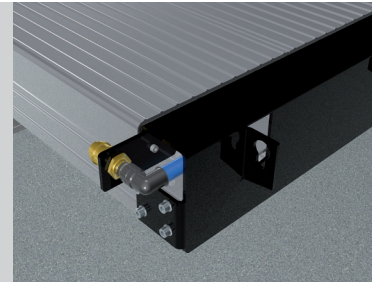

Platform support Alu Track 2.35 Duplo with platform notches for turn tables and sliding plates	105244
Platform support Alu Track 2.35 Duplo with platform notches for wheel free system flush with platform, turn tables and sliding plates	108892
Platform support Alu Track 2.35 Duplo with platform notches for wheel free system flush with platform	108036
Platform support Alu Track 2.35 Duplo	105336
Support Uni 2.35 plus	102640
Installation cassette STEEL 1500 mm	2190XX
Installation cassette STEEL 1500 mm galvanized	2191XX
Lifting unit oil 3,5 l Duplo 1500 mm - K pre-assembled in installation cassette	111599
Lifting unit oil 3,5 l Duplo 1500 mm - H packed in wooden box	111600
Lifting unit oil 3,5 l Duplo 1500 mm - K for wheel free system, pre-assembled in installation cassette	111601
Lifting unit oil 3,5 l Duplo 1500 mm - H for wheel free system, packed in wooden box	111602
Surround frame H 2-piston 4400 mm	102356

111598

Slide rail

4400 mm

102374

Axle lifter 2600 kg

pneumatic, without slide rails

105063

Position sensor

for axle lifter

102456

Compressed air supply

105617

Autom. floor levelling system

2-piston Duplo 4400 mm

102363

Wheel alignment supports