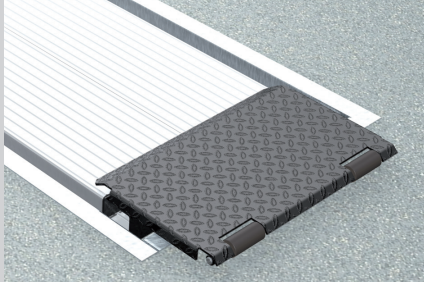

FLUSH MOUNTED

TECHNICAL DATA

capacity	3500 kg
wheel free lift	3500 kg
platform length	4400 mm
platform height	180 mm
drive over height wheel free unit	60 mm
piston diameter	123 mm
piston distance	1500 mm
motor output	3,0 kW
power connector	400 V/16 A
cable length to control	11 m
lifting time	≈ 35 sec.
lowering time	≈ 35 sec.

Platform support Alu Track 2.35 Duplo with platform notches for turn tables and sliding plates	105244
Platform support Alu Track 2.35 Duplo with platform notches for wheel free system flush with platform, turn tables and sliding plates	108892
Platform support Alu Track 2.35 Duplo with platform notches for wheel free system flush with platform	108036
Platform support Alu Track 2.35 Duplo	105336
Support Uni 2.35 plus	102640
Installation cassette STEEL 1500 mm	2190XX
Installation cassette STEEL 1500 mm galvanized	2191XX
Lifting unit oil 3,5 l Duplo 1500 mm - K pre-assembled in installation cassette	111599
Lifting unit oil 3,5 l Duplo 1500 mm - H packed in wooden box	111600
Lifting unit oil 3,5 l Duplo 1500 mm - K for wheel free system, pre-assembled in installation cassette	111601
Lifting unit oil 3,5 l Duplo 1500 mm - H for wheel free system, packed in wooden box	111602
Surround frame H 2-piston 4400 mm	102356

ALU TRACK 2.35 DUPLO UNI PLUS

ACCESSORIES

Drive on ramp

102346

Sliding plate

Precision 1200 mm

102423

Lighting
LED