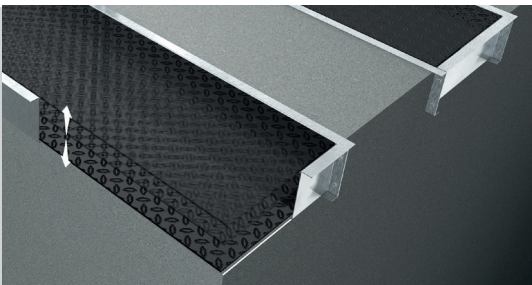

Autom. floor levelling system

2-piston Duplo 4400 mm

102363