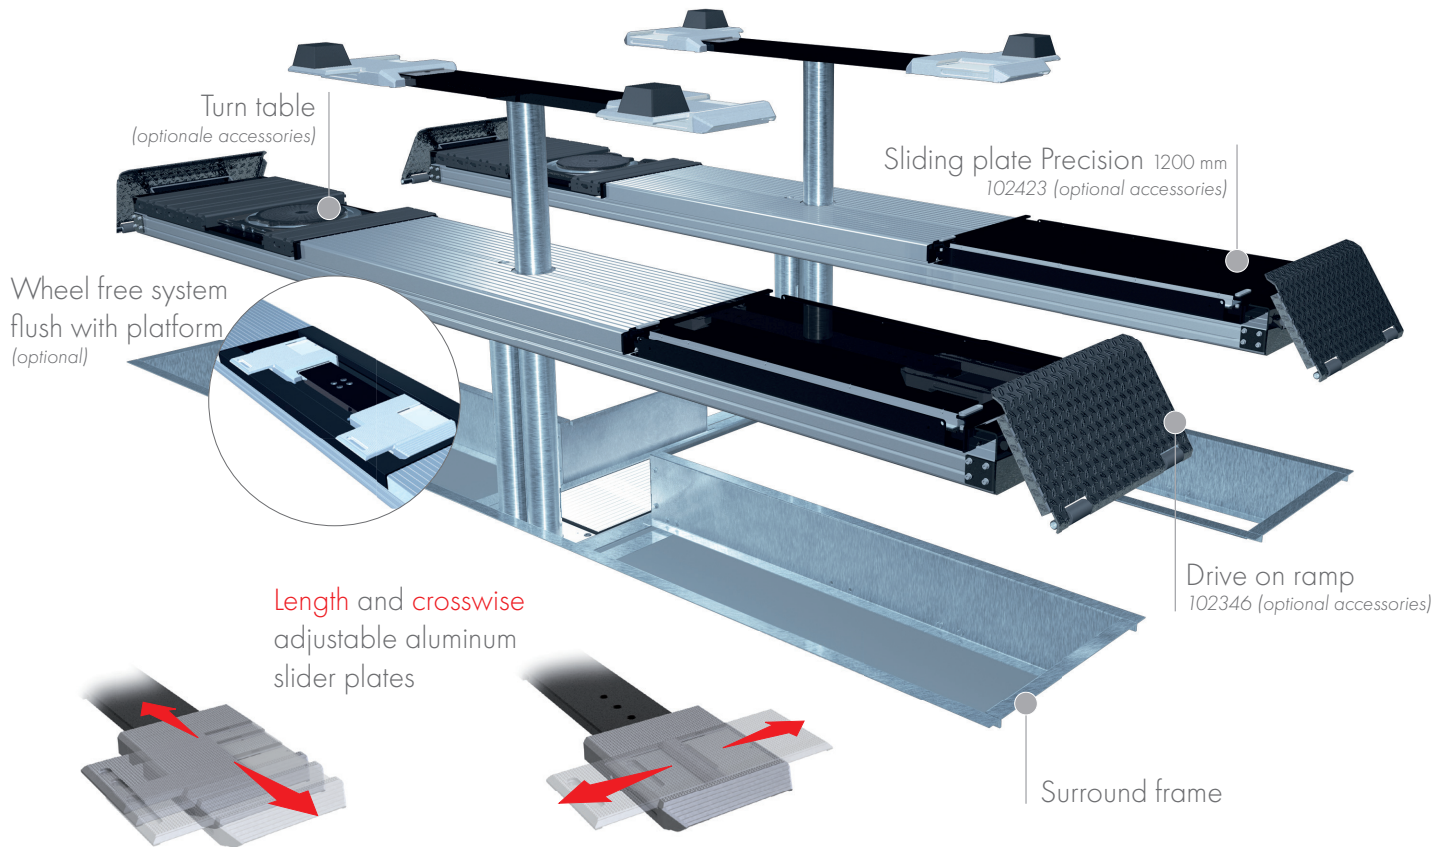

FLUSH MOUNTED

TECHNICAL DATA

capacity	3500 kg
wheel free lift	3500 kg
platform length	4400 mm
platform height	180 mm
drive over height wheel free unit	60 mm
piston diameter	123 mm
piston distance	1500 mm
motor output	3,0 kW
power connector	400 V/16 A
cable length to control	11 m
lifting time	≈ 35 sec.
lowering time	≈ 35 sec.

Platform support Alu Track 2.35 Duplo with platform notches for turn tables and sliding plates	105244
Platform support Alu Track 2.35 Duplo with platform notches for wheel free system flush with platform, turn tables and sliding plates	108892
Platform support Alu Track 2.35 Duplo with platform notches for wheel free system flush with platform	108036
Platform support Alu Track 2.35 Duplo	105336
Support Uni 2.35 plus	102640
Installation cassette STEEL 1500 mm	2190XX
Installation cassette STEEL 1500 mm galvanized	2191XX
Lifting unit oil 3,5 l Duplo 1500 mm - K pre-assembled in installation cassette	111599
Lifting unit oil 3,5 l Duplo 1500 mm - H packed in wooden box	111600
Lifting unit oil 3,5 l Duplo 1500 mm - K for wheel free system, pre-assembled in installation cassette	111601
Lifting unit oil 3,5 l Duplo 1500 mm - H for wheel free system, packed in wooden box	111602
Surround frame H 2-piston 4400 mm	102356

ALU TRACK 2.35 DUPLO UNI PLUS

ACCESSORIES

Drive on ramp

102346

Sliding plate

Precision 1200 mm

102423

Lighting
LED

111598

Slide rail

4400 mm

102374

Axle lifter 2600 kg

pneumatic, without slide rails

105063

Position sensor