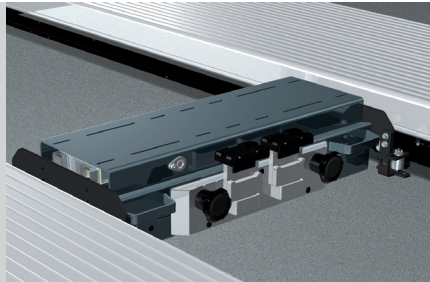

FLUSH MOUNTED

TECHNICAL DATA

capacity	3500 kg
wheel free lift	3500 kg
platform length	4400 mm
platform height	180 mm
drive over height wheel free unit	60 mm
piston diameter	123 mm
piston distance	1500 mm
motor output	3,0 kW
power connector	400 V/16 A
cable length to control	11 m
lifting time	≈ 35 sec.
lowering time	≈ 35 sec.

Platform support Alu Track 2.35 Duplo with platform notches for turn tables and sliding plates	105244
Platform support Alu Track 2.35 Duplo with platform notches for wheel free system flush with platform, turn tables and sliding plates	108892
Platform support Alu Track 2.35 Duplo with platform notches for wheel free system flush with platform	108036
Platform support Alu Track 2.35 Duplo	105336
Support Uni 2.35 plus	102640
Installation cassette STEEL 1500 mm	2190XX
Installation cassette STEEL 1500 mm galvanized	2191XX
Lifting unit oil 3,5 l Duplo 1500 mm - K pre-assembled in installation cassette	111599
Lifting unit oil 3,5 l Duplo 1500 mm - H packed in wooden box	111600
Lifting unit oil 3,5 l Duplo 1500 mm - K for wheel free system, pre-assembled in installation cassette	111601
Lifting unit oil 3,5 l Duplo 1500 mm - H for wheel free system, packed in wooden box	111602
Surround frame H 2-piston 4400 mm	102356

ALU TRACK 2.35 DUPLO UNI PLUS

ACCESSORIES

Drive on ramp

102346

Sliding plate

Precision 1200 mm

102423

Lighting
LED

111598

Slide rail

4400 mm

102374

Axle lifter 2600 kg

pneumatic, without slide rails

105063

Position sensor