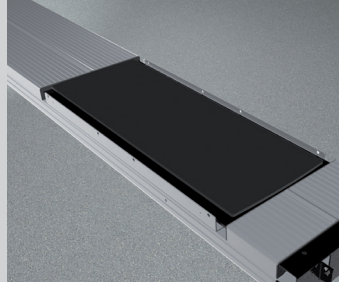

FLUSH MOUNTED

TECHNICAL DATA

capacity	3500 kg
wheel free lift	3500 kg
platform length	4400 mm
platform height	180 mm
drive over height wheel free unit	60 mm
piston diameter	123 mm
piston distance	1500 mm
motor output	3,0 kW
power connector	400 V/16 A
cable length to control	11 m
lifting time	≈ 35 sec.
lowering time	≈ 35 sec.

Platform support Alu Track 2.35 Duplo with platform notches for turn tables and sliding plates	105244
Platform support Alu Track 2.35 Duplo with platform notches for wheel free system flush with platform, turn tables and sliding plates	108892
Platform support Alu Track 2.35 Duplo with platform notches for wheel free system flush with platform	108036
Platform support Alu Track 2.35 Duplo	105336
Support Uni 2.35 plus	102640
Installation cassette STEEL 1500 mm	2190XX
Installation cassette STEEL 1500 mm galvanized	2191XX
Lifting unit oil 3,5 l Duplo 1500 mm - K pre-assembled in installation cassette	111599
Lifting unit oil 3,5 l Duplo 1500 mm - H packed in wooden box	111600
Lifting unit oil 3,5 l Duplo 1500 mm - K for wheel free system, pre-assembled in installation cassette	111601
Lifting unit oil 3,5 l Duplo 1500 mm - H for wheel free system, packed in wooden box	111602
Surround frame H 2-piston 4400 mm	102356

ALU TRACK 2.35 DUPLO UNI PLUS

ACCESSORIES

Drive on ramp

102346

Sliding plate

Precision 1200 mm

102423

Lighting
LED