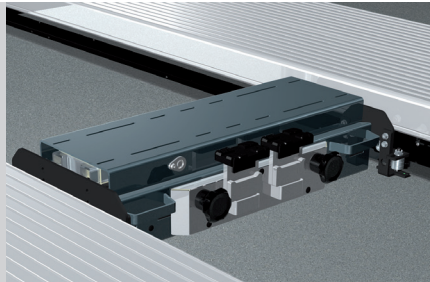

Axle lifter 2600 kg
pneumatic, without slide rails
105063