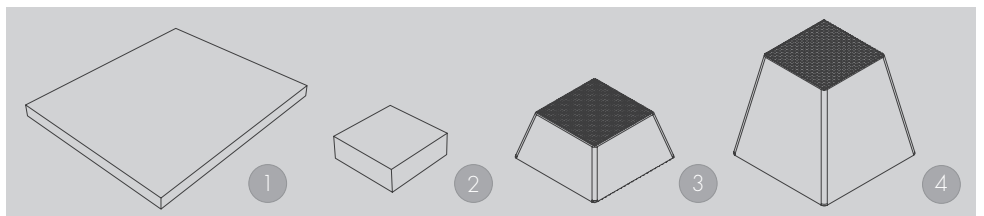

Rubber pads

1 | 290 x 335 x 20 mm 102275
2 | 120 x 120 x 40 mm 102274

Rubber pads Pyramid

3 | 70 mm 102273
4 | 140 mm 102291