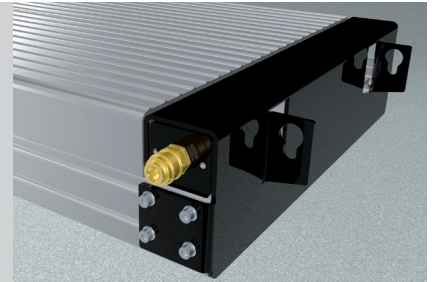

Platform support Alu Track 2.35 Duplo with platform notches for turn tables and sliding plates	105244
Platform support Alu Track 2.35 Duplo with platform notches for wheel free system flush with platform, turn tables and sliding plates	108892
Platform support Alu Track 2.35 Duplo with platform notches for wheel free system flush with platform	108036
Platform support Alu Track 2.35 Duplo	105336
Support Uni 2.35 plus	102640
Installation cassette STEEL 1500 mm	2190XX
Installation cassette STEEL 1500 mm galvanized	2191XX
Lifting unit oil 3,5 t Duplo 1500 mm - K pre-assembled in installation cassette	111599
Lifting unit oil 3,5 t Duplo 1500 mm - H packed in wooden box	111600
Lifting unit oil 3,5 t Duplo 1500 mm - K for wheel free system, pre-assembled in installation cassette	111601
Lifting unit oil 3,5 t Duplo 1500 mm - H for wheel free system, packed in wooden box	111602

## ACCESSORIES

Drive on ramp  
1250 mm  
102347

Drive on stop  
102349

Sliding plate  
Precision 1200 mm  
102423

Lighting  
LED  
111598

Slide rail  
4400 mm  
102374

Axle lifter 2600 kg  
pneumatic, without slide rails  
105063