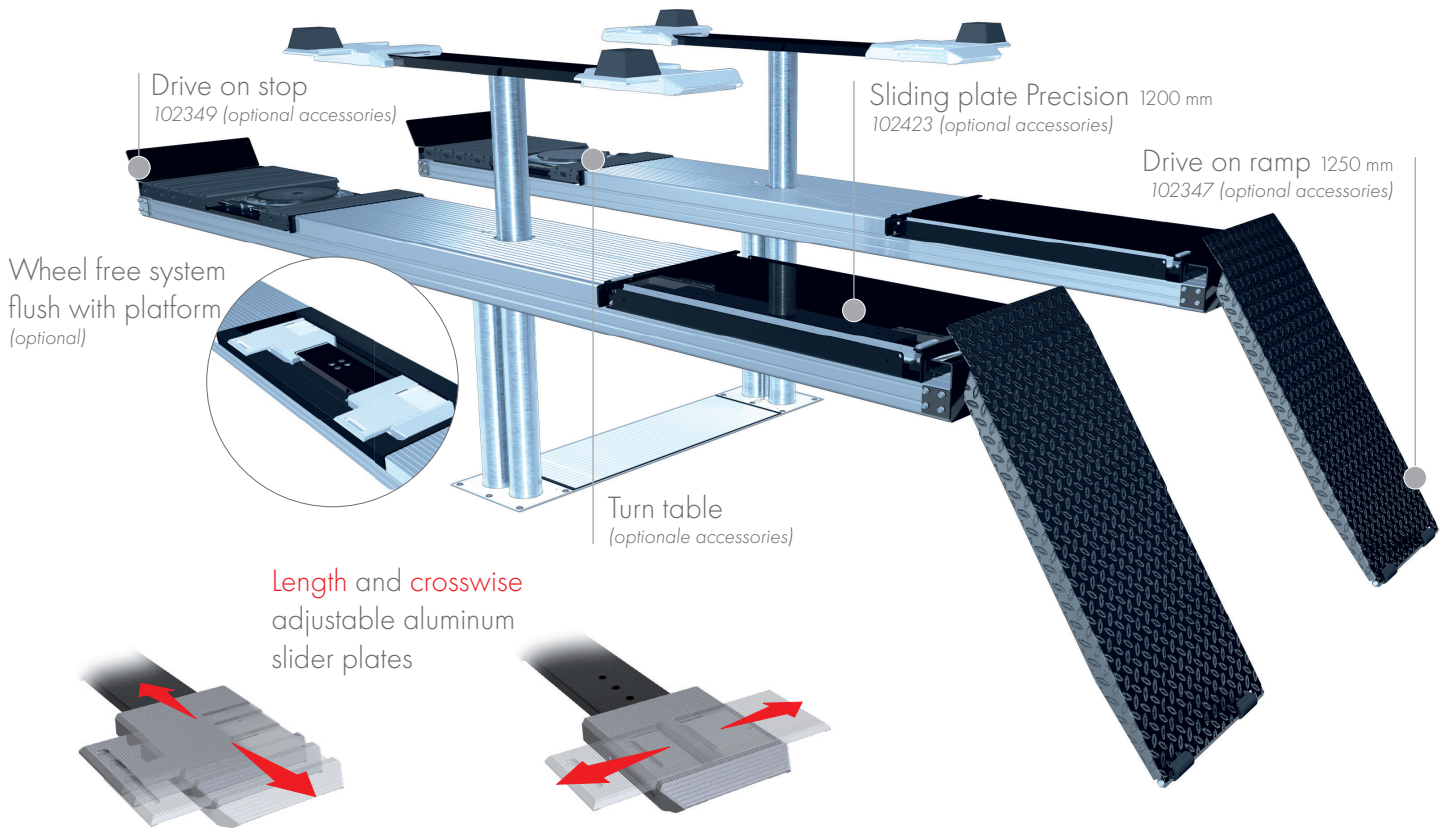

## SURFACE MOUNTED

## TECHNICAL DATA

capacity	3500 kg
wheel free lift	3500 kg
effect. raise height platform	2008 mm
effect. raise height wheel free unit	1982 mm
platform length	4400 mm
platform height	180 mm
drive over height wheel free unit	60 mm
piston diameter	123 mm
piston distance	1500 mm
installation depth	2443 mm
motor output	3,0 kW
power connector	400 V/16 A
cable length to control	11 m
lifting time	≈ 35 sec.
lowering time	≈ 35 sec.

Platform support Alu Track 2.35 Duplo with platform notches for turn tables and sliding plates	105244
Platform support Alu Track 2.35 Duplo with platform notches for wheel free system flush with platform, turn tables and sliding plates	108892
Platform support Alu Track 2.35 Duplo with platform notches for wheel free system flush with platform	108036
Platform support Alu Track 2.35 Duplo	105336
Support Uni 2.35 plus	102640
Installation cassette STEEL 1500 mm	2190XX
Installation cassette STEEL 1500 mm galvanized	2191XX
Lifting unit oil 3,5 t Duplo 1500 mm - K pre-assembled in installation cassette	111599
Lifting unit oil 3,5 t Duplo 1500 mm - H packed in wooden box	111600
Lifting unit oil 3,5 t Duplo 1500 mm - K for wheel free system, pre-assembled in installation cassette	111601
Lifting unit oil 3,5 t Duplo 1500 mm - H for wheel free system, packed in wooden box	111602

# ALU TRACK 2.35 DUPLO UNI PLUS