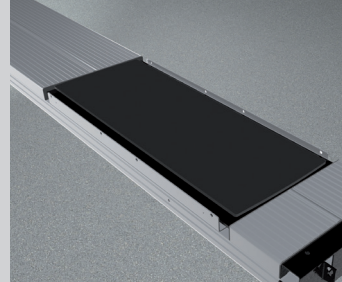

Sliding plate
Precision 1200 mm
102423