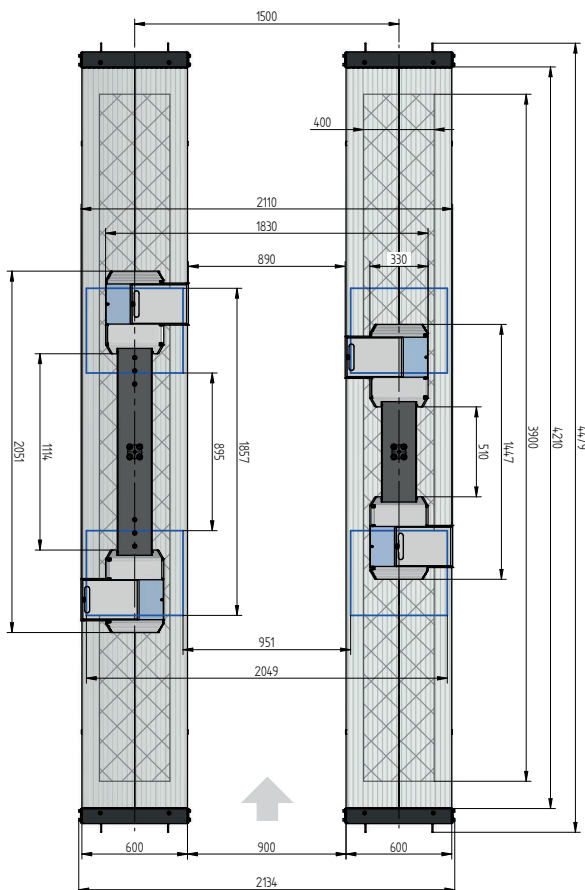

## SURFACE MOUNTED

## TECHNICAL DATA

capacity	3500 kg
wheel free lift	3500 kg
effect. raise height platform	2008 mm
effect. raise height wheel free unit	1982 mm
platform length	4400 mm
platform height	180 mm
drive over height wheel free unit	60 mm
piston diameter	123 mm
piston distance	1500 mm
installation depth	2443 mm
motor output	3,0 kW
power connector	400 V/16 A
cable length to control	11 m
lifting time	≈ 35 sec.
lowering time	≈ 35 sec.

Platform support Alu Track 2.35 Duplo with platform notches for turn tables and sliding plates	105244
Platform support Alu Track 2.35 Duplo with platform notches for wheel free system flush with platform, turn tables and sliding plates	108892
Platform support Alu Track 2.35 Duplo with platform notches for wheel free system flush with platform	108036
Platform support Alu Track 2.35 Duplo	105336
Support Uni 2.35 plus	102640
Installation cassette STEEL 1500 mm	2190XX
Installation cassette STEEL 1500 mm galvanized	2191XX
Lifting unit oil 3,5 t Duplo 1500 mm - K pre-assembled in installation cassette	111599
Lifting unit oil 3,5 t Duplo 1500 mm - H packed in wooden box	111600
Lifting unit oil 3,5 t Duplo 1500 mm - K for wheel free system, pre-assembled in installation cassette	111601
Lifting unit oil 3,5 t Duplo 1500 mm - H for wheel free system, packed in wooden box	111602

### Rubber pads

1 | 290 x 335 x 20 mm 102275  
2 | 120 x 120 x 40 mm 102274