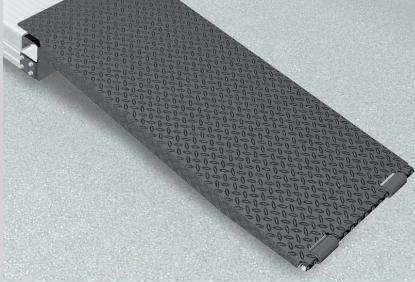

ALU TRACK 2.35 DUPLO UNI PLUS

ACCESSORIES

Drive on ramp
1250 mm
102347