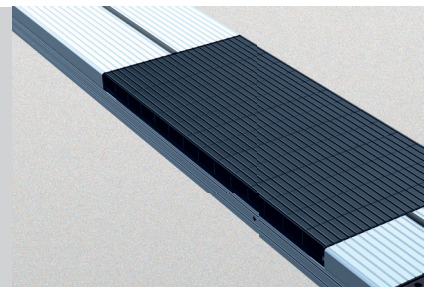

Rubber elements 600 mm
50 mm 100 mm 200 mm
111677 111678 111679

Herrmann AG
Bahnhofstrasse 32
D-93483 Pöding

Phone: +49 (0)9461/91388 50
E-Mail: sales@herrmann-lifts.com

www.herrmann-lifts.com