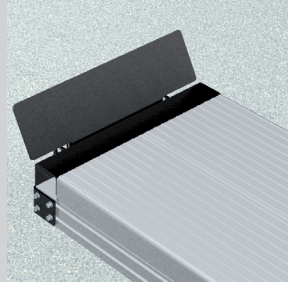

Drive on stop
102349