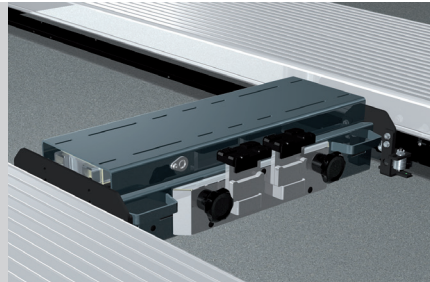

ALU TRACK 2.35 DUPLO SWING

ACCESSORIES

Drive on ramp
1250 mm
102347

Drive on stop
102349

Sliding plate
Precision 1200 mm
102423

Lighting
LED
111598

Slide rail
4400 mm
102374

Wheel alignm. supp.
1350 mm 600 mm
102377 102381

Axle lifter 2600 kg
pneumatic, without slide rails
105063

Compressed air supply
102407

Wheel lifting device
(1 set / 4 pcs.)

GA490 GA550
ø wheel 590 - 690 mm ø wheel 670 - 770 mm
112051 112052

Mounting adapter

Swingarm RS
(1 set / 4 pcs.)
112145

1 Stacking adapter extension
89 mm 127 mm
d 50 x 89 mm d 50 x 127 mm
109679 (1 Set / 4 Pc.) 109680 (1 Set / 4 Pc.)

2 Stacking adapter V-shape
d 50 / 87 - 130 mm
112107 (1 Set / 4 Pc.)