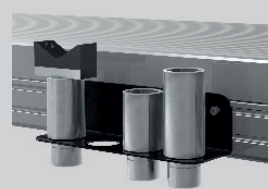

Axle lifter 2600 kg
pneumatic, without slide rails
105063

Compressed air supply
102407

Wheel lifting device
(1 set / 4 pcs.)

GA490 GA550
ø wheel 590 - 690 mm ø wheel 670 - 770 mm
112051 112052

Mounting adapter

Swingarm RS
(1 set / 4 pcs.)
112145

1 Stacking adapter extension
89 mm 127 mm
d 50 x 89 mm d 50 x 127 mm
109679 (1 Set / 4 Pc.) 109680 (1 Set / 4 Pc.)

2 Stacking adapter V-shape
d 50 / 87 - 130 mm
112107 (1 Set / 4 Pc.)

3 Stacking adapter U-form
d 50
110397 (1 Set / 4 Pc.)

4 Stacking adapter NCV3
d 50 / 115 - 215 mm
112100 (1 Set / 2 Pc.)

pushAdapter
(1 set / 4 pcs.)
1112530

Bracket for stacking-
adapter extension
111578