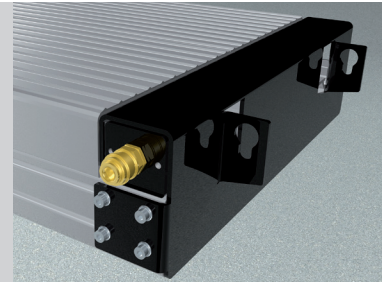

ALU TRACK 2.35 DUPLO SWING

ACCESSORIES

Drive on ramp
1250 mm
102347

Drive on stop
102349

Sliding plate
Precision 1200 mm
102423

Lighting
LED
111598

Slide rail
4400 mm
102374

Wheel alignm. supp.
1350 mm 600 mm
102377 102381

Axle lifter 2600 kg
pneumatic, without slide rails
105063

Compressed air supply
102407

Wheel lifting device
(1 set / 4 pcs.)

GA490 GA550
ø wheel 590 - 690 mm ø wheel 670 - 770 mm
112051 112052

Mounting adapter

Swingarm RS
(1 set / 4 pcs.)
112145

1 Stacking adapter extension
89 mm 127 mm
d 50 x 89 mm d 50 x 127 mm
109679 (1 Set / 4 Pc.) 109680 (1 Set / 4 Pc.)

2 Stacking adapter V-shape
d 50 / 87 - 130 mm
112107 (1 Set / 4 Pc.)